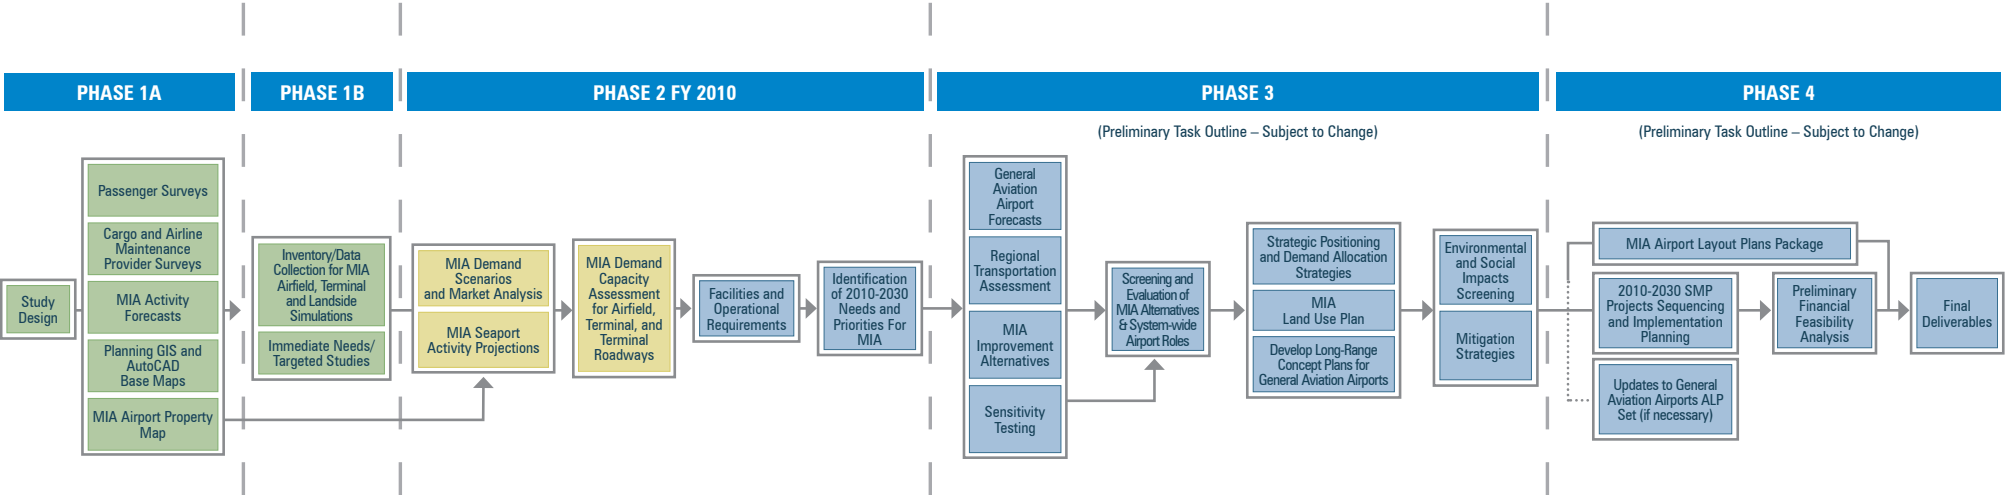

Miami-Dade SMP Study Status as of July 1, 2010

Start Date
April 29, 2010

On or before
FY 2012

Data Inputs/Data Collection and Stakeholder Engagement (intermittently throughout phase)

LEGEND

- Study Tasks Completed
- Study Tasks Ongoing
- Study Tasks Yet to Be Undertaken